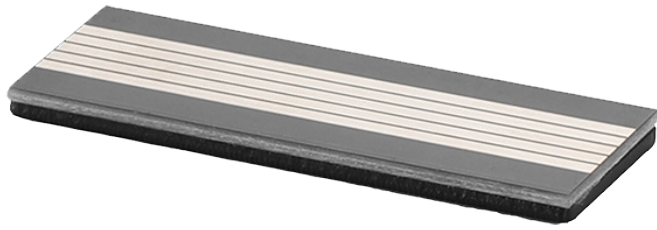

DECORATIVE POWER PLATE

- CE certified
- 50.000 h
- 5 year warranty
- A-label

SPECIFICATIONS

SIZE	65*40
HOUSING MATERIAL	Aluminium
HOUSING COLORS	Sandy Black (RAL9005) / Sandy White (RAL9003)

TECHNIC SPECS

INSTALLATION	For decoration use only
--------------	-------------------------

PRODUCTCODES

BLACK	WHITE
170-058	170-059