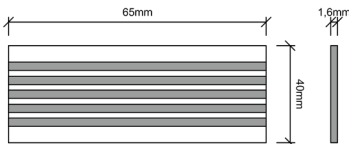

TECHNIC SPECS

INSTALLATION	For decoration use only

PRODUCTCODES

BLACK	WHITE
170-058	170-059