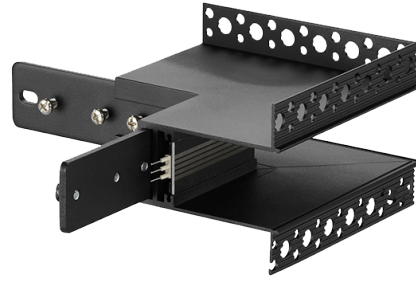

OUTER CORNER RECESSED

- CE certified
- 50.000 h
- 5 year warranty
- A-label

SPECIFICATIONS

SIZE	123*123*76
HOUSING MATERIAL	Aluminium
HOUSING COLORS	Sandy Black (RAL9005) / Sandy White (RAL9003)

TECHNIC SPECS

INSTALLATION	Recessed
--------------	----------

PRODUCTCODES

BLACK	WHITE
170-040	170-041