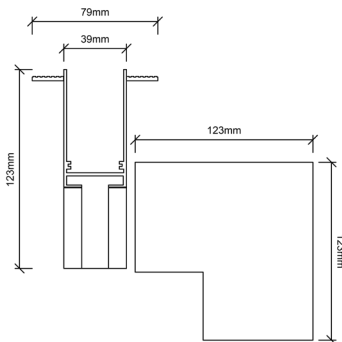

OUTER CORNER RECESSED

- CE certified
- 50.000 h
- 5 year warranty
- A-label

SPECIFICATIONS

SIZE	123*123*76
HOUSING MATERIAL	Aluminium
HOUSING COLORS	Sandy Black (RAL9005) / Sandy White (RAL9003)

TECHNIC SPECS

INSTALLATION	Recessed
--------------	----------

PRODUCTCODES

BLACK	WHITE
170-040	170-041