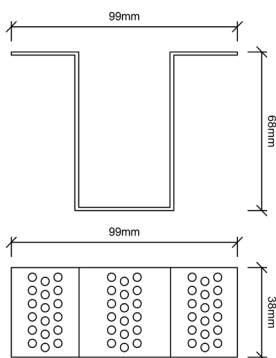

## SPECIFICATIONS

SIZE	100*38*68
HOUSING MATERIAL	Aluminium
HOUSING COLORS	Sandy Black (RAL9005) / Sandy White (RAL9003)

## TECHNIC SPECS

INSTALLATION      Recessed kit for profile, one pair.