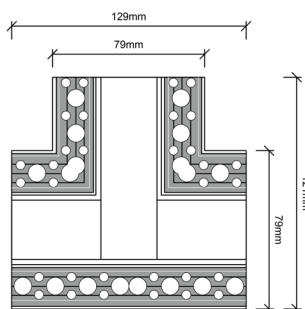

T-CORNER RECESSED

- CE certified
- 50.000 h
- 5 year warranty
- A-label

SPECIFICATIONS

SIZE	129*121
HOUSING MATERIAL	Aluminium
HOUSING COLORS	Sandy Black (RAL9005) / Sandy White (RAL9003)

TECHNIC SPECS

INSTALLATION	Recessed
--------------	----------