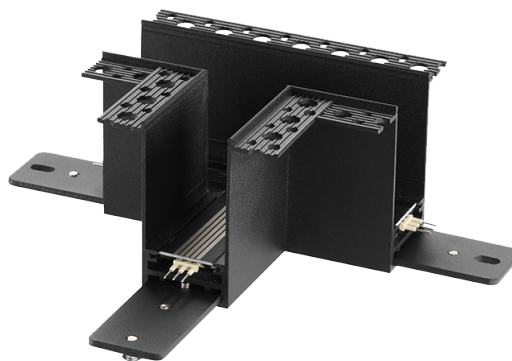

T-CORNER RECESSED

- CE certified
- 50.000 h
- 5 year warranty
- A-label

SPECIFICATIONS

SIZE	129*121
HOUSING MATERIAL	Aluminium
HOUSING COLORS	Sandy Black (RAL9005) / Sandy White (RAL9003)

TECHNIC SPECS

INSTALLATION	Recessed
--------------	----------

PRODUCTCODES

BLACK
170-042

WHITE
170-043