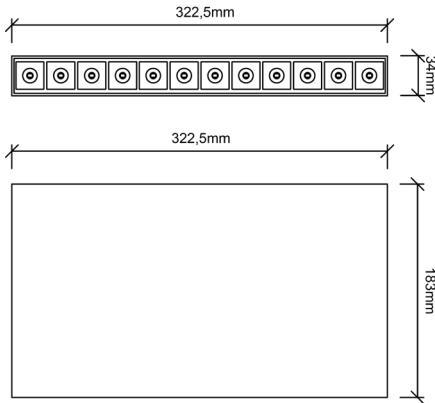

### SPECIFICATIONS

SIZE	322,5*34*183
WEIGHT	0,73 kg
HOUSING MATERIAL	Aluminium
HOUSING COLORS	Sandy Black (RAL9005) / Sandy White (RAL9003)
ADJUSTABLE	No
IP RATE	IP20