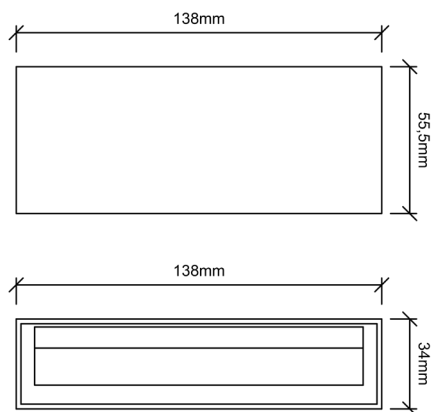

KOYA WASH

- Ⓒ CE certified
- ⌚ 50.000 h
- ✓ 5 year warranty
- Ⓐ A-label

SPECIFICATIONS

SIZE	138*34*55,5
WEIGHT	0,27 kg
HOUSING MATERIAL	Aluminium
HOUSING COLORS	Sandy Black (RAL9005) / Sandy White (RAL9003)
ADJUSTABLE	No
IP RATE	IP20

TECHNIC SPECS

INPUT VOLTAGE	24V (48V optional)
POWER	8W
POWER FACTOR	0.9
DIMMING	24V (Independently Dali dimming optional)
CONNECTION	Magnetic

LICHT SPECS

LICHT SOURCE	Osram
LED TYPE	SMD
COLOR TEMPERATURE	2700K / 3000K / 4000K
BEAM ANGEL	120°
LUMEN	400 Lm
CRI	> 90