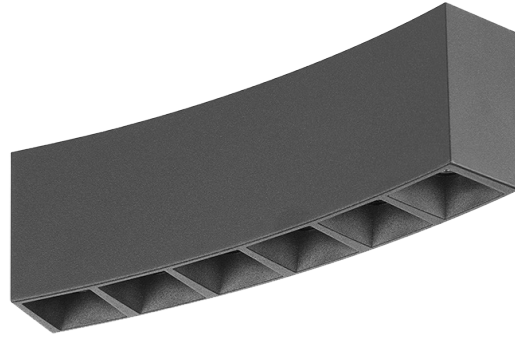

MITO BEAM CURVE

-  CE certified
-  50.000 h
-  5 year warranty
-  A-label

SPECIFICATIONS

SIZE	163*32*55,5
WEIGHT	0,29 kg
HOUSING MATERIAL	Aluminium
HOUSING COLORS	Sandy Black (RAL9005) / Sandy White (RAL9003) / Brass
ADJUSTABLE	No
IP RATE	IP20