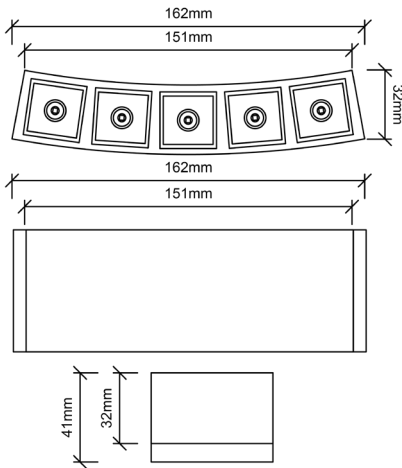

MITO BEAM CURVE

-  CE certified
-  50.000 h
-  5 year warranty
-  A-label

SPECIFICATIONS

SIZE	163*32*55,5
WEIGHT	0,29 kg
HOUSING MATERIAL	Aluminium
HOUSING COLORS	Sandy Black (RAL9005) / Sandy White (RAL9003) / Brass
ADJUSTABLE	No
IP RATE	IP20

TECHNIC SPECS

INPUT VOLTAGE	24V (48V optional)
POWER	8W
POWER FACTOR	0.9
DIMMING	24V (Independently Dali dimming optional)
CONNECTION	Magnetic

LICHT SPECS

LICHT SOURCE	Osram
LED TYPE	SMD
COLOR TEMPERATURE	2700K / 3000K / 4000K
BEAM ANGEL	12° / 24° / 48°
LUMEN	640 Lm
CRI	> 90