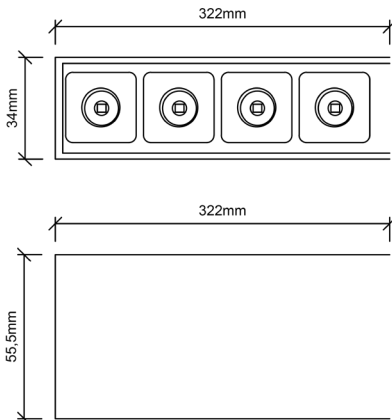

MITO BEAM

-  CE certified
-  50.000 h
-  5 year warranty
-  A-label

SPECIFICATIONS

SIZE	322*34*55,5
WEIGHT	0,51 kg
HOUSING MATERIAL	Aluminium
HOUSING COLORS	Sandy Black (RAL9005) / Sandy White (RAL9003)
ADJUSTABLE	No
IP RATE	IP20

TECHNIC SPECS

INPUT VOLTAGE	24V (48V optional)
POWER	16W
POWER FACTOR	0.9
DIMMING	24V (Independently Dali dimming optional)
CONNECTION	Magnetic

LICHT SPECS

LICHT SOURCE	Osram
LED TYPE	SMD
COLOR TEMPERATURE	2700K / 3000K / 4000K
BEAM ANGEL	12° / 34° / 48°
LUMEN	960 Lm
CRI	> 90

PRODUCTCODES

BLACK	2700K	3000K	4000K	WHITE	2700K	3000K	4000K
12°	170-554	170-557	170-560	12°	170-563	170-566	170-569
34°	170-555	170-558	170-561	34°	170-564	170-567	170-570
48°	170-556	170-559	170-562	48°	170-565	170-568	170-571