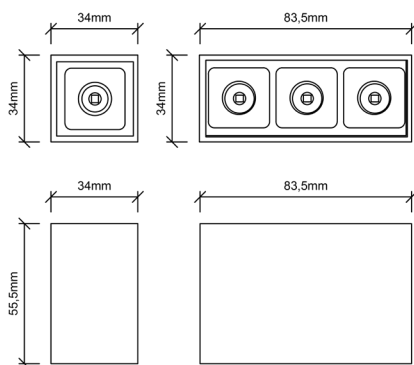

### SPECIFICATIONS

SIZE	83,5*34*55,5
WEIGHT	0,15 kg
HOUSING MATERIAL	Aluminium
HOUSING COLORS	Sandy Black (RAL9005) / Sandy White (RAL9003)
ADJUSTABLE	No
IP RATE	IP20