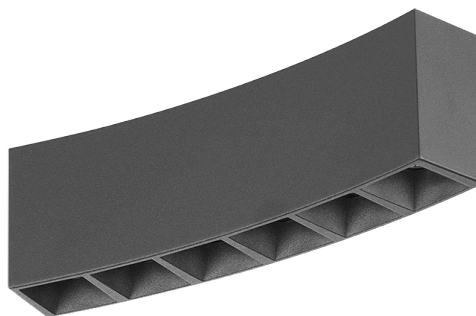

MITO BEAM CURVE

-  CE certified
-  50.000 h
-  5 year warranty
-  A-label

SPECIFICATIONS

SIZE	91*35*56
WEIGHT	0,15 kg
HOUSING MATERIAL	Aluminium
HOUSING COLORS	Sandy Black (RAL9005) / Sandy White (RAL9003) / Brass
ADJUSTABLE	No
IP RATE	IP20