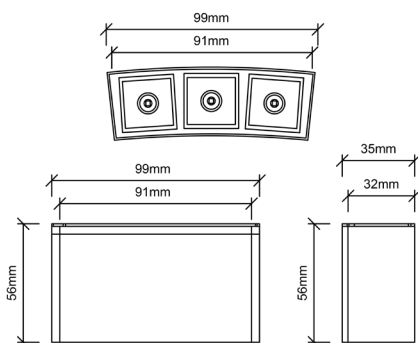

MITO BEAM CURVE

-  CE certified
-  50.000 h
-  5 year warranty
-  A-label

SPECIFICATIONS

SIZE	91*35*56
WEIGHT	0,15 kg
HOUSING MATERIAL	Aluminium
HOUSING COLORS	Sandy Black (RAL9005) / Sandy White (RAL9003) / Brass
ADJUSTABLE	No
IP RATE	IP20

TECHNIC SPECS

INPUT VOLTAGE	24V (48V optional)
POWER	4W
POWER FACTOR	0.9
DIMMING	24V (Independently Dali dimming optional)
CONNECTION	Magnetic

LICHT SPECS

LICHT SOURCE	Osram
LED TYPE	SMD
COLOR TEMPERATURE	2700K / 3000K / 4000K
BEAM ANGEL	12° / 24° / 48°
LUMEN	320 Lm
CRI	> 90