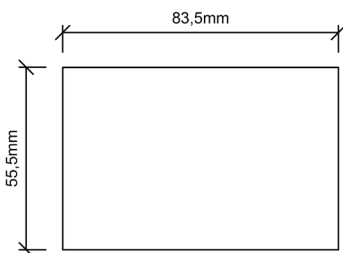

MITO FLOOD

-  CE certified
-  50.000 h
-  5 year warranty
-  A-label

SPECIFICATIONS

| | |
|------------------|---|
| SIZE | 83,5*34*55,5 |
| WEIGHT | 0,16 kg |
| HOUSING MATERIAL | Aluminium |
| HOUSING COLORS | Sandy Black (RAL9005) / Sandy White (RAL9003) |
| ADJUSTABLE | No |
| IP RATE | IP20 |