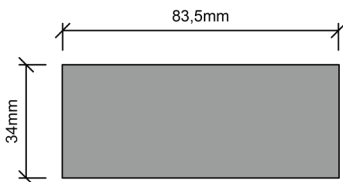

MITO FLOOD

-  CE certified
-  50.000 h
-  5 year warranty
-  A-label

SPECIFICATIONS

| | |
|------------------|---|
| SIZE | 83,5*34*55,5 |
| WEIGHT | 0,16 kg |
| HOUSING MATERIAL | Aluminium |
| HOUSING COLORS | Sandy Black (RAL9005) / Sandy White (RAL9003) |
| ADJUSTABLE | No |
| IP RATE | IP20 |