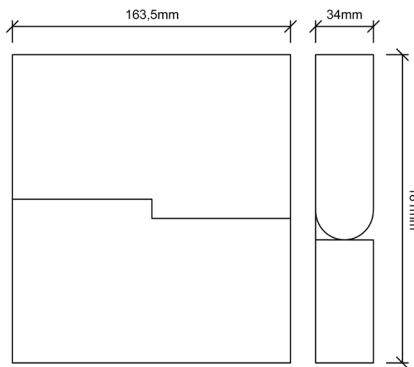

### SPECIFICATIONS

SIZE	163,5*34*181
WEIGHT	0,89 kg
HOUSING MATERIAL	Aluminium
HOUSING COLORS	Sandy Black (RAL9005) / Sandy White (RAL9003)
ADJUSTABLE	Yes (95°)
IP RATE	IP20

### TECHNIC SPECS

INPUT VOLTAGE	24V (48V optional)
POWER	8W
POWER FACTOR	0.9
DIMMING	24V (Independently Dali dimming optional)
CONNECTION	Magnetic

### LICHT SPECS

LICHT SOURCE	Osram
LED TYPE	SMD
COLOR TEMPERATURE	2700K / 3000K / 4000K
BEAM ANGEL	12° / 34° / 48°
LUMEN	480 Lm
CRI	> 90