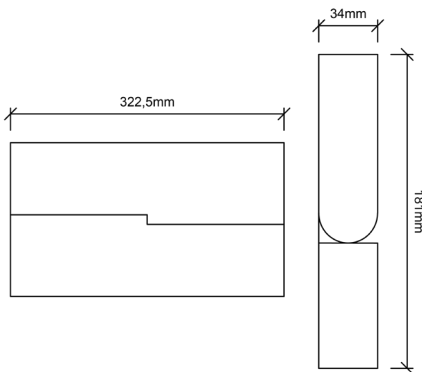

### SPECIFICATIONS

SIZE	322,5*34*181
WEIGHT	1,6 kg
HOUSING MATERIAL	Aluminium
HOUSING COLORS	Sandy Black (RAL9005) / Sandy White (RAL9003)
ADJUSTABLE	Yes (95°)
IP RATE	IP20

### TECHNIC SPECS

INPUT VOLTAGE	24V (48V optional)
POWER	16W
POWER FACTOR	0.9
DIMMING	24V (Independently Dali dimming optional)
CONNECTION	Magnetic

### LICHT SPECS

LICHT SOURCE	Osram
LED TYPE	SMD
COLOR TEMPERATURE	2700K / 3000K / 4000K
BEAM ANGEL	12° / 34° / 48°
LUMEN	960 Lm
CRI	> 90