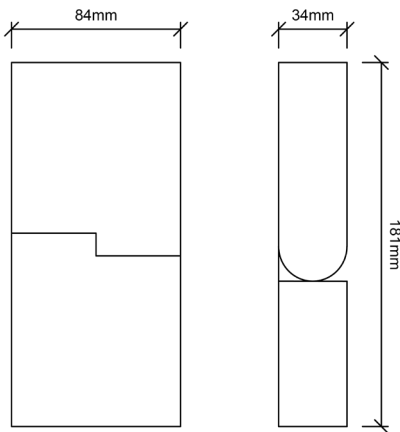

NIKKO BEAM

- Ⓒ CE certified
- ⌚ 50.000 h
- ✓ 5 year warranty
- Ⓐ A-label

SPECIFICATIONS

SIZE	84*34*181
WEIGHT	0,5 kg
HOUSING MATERIAL	Aluminium
HOUSING COLORS	Sandy Black (RAL9005) / Sandy White (RAL9003)
ADJUSTABLE	Yes (95°)
IP RATE	IP20

TECHNIC SPECS

INPUT VOLTAGE	24V (48V optional)
POWER	4W
POWER FACTOR	0.9
DIMMING	24V (Independently Dali dimming optional)
CONNECTION	Magnetic

LICHT SPECS

LIGHT SOURCE	Osram
LED TYPE	SMD
COLOR TEMPERATURE	2700K / 3000K / 4000K
BEAM ANGEL	12° / 34° / 48°
LUMEN	240 Lm
CRI	> 90