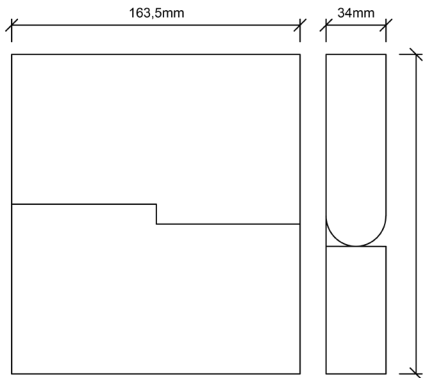

LICHT SPECS

LICHT SOURCE	Osram
LED TYPE	SMD
COLOR TEMPERATURE	2700K / 3000K / 4000K
BEAM ANGEL	120°
LUMEN	400 Lm
CRI	> 90