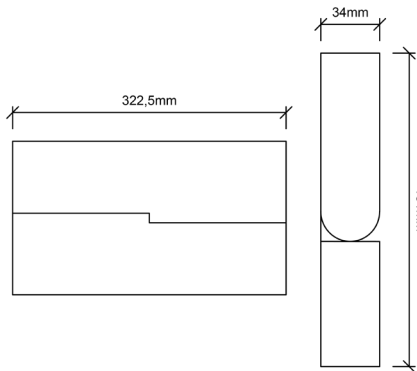

NIKKO FLOOD

- Ⓒ CE certified
- ⌚ 50.000 h
- ✓ 5 year warranty
- Ⓐ A-label

SPECIFICATIONS

SIZE	322,5*34*181
WEIGHT	1,6 kg
HOUSING MATERIAL	Aluminium
HOUSING COLORS	Sandy Black (RAL9005) / Sandy White (RAL9003)
ADJUSTABLE	Yes (95°)
IP RATE	IP20

TECHNIC SPECS

INPUT VOLTAGE	24V (48V optional)
POWER	16W
POWER FACTOR	0.9
DIMMING	24V (Independently Dali dimming optional)
CONNECTION	Magnetic

LICHT SPECS

LICHT SOURCE	Osram
LED TYPE	SMD
COLOR TEMPERATURE	2700K / 3000K / 4000K
BEAM ANGEL	120°
LUMEN	800 Lm
CRI	> 90