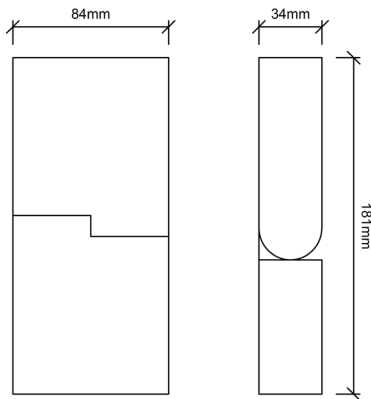

## SPECIFICATIONS

SIZE	84*34*181
WEIGHT	0,5 kg
HOUSING MATERIAL	Aluminium
HOUSING COLORS	Sandy Black (RAL9005) / Sandy White (RAL9003)
ADJUSTABLE	Yes (95°)
IP RATE	IP20

## TECHNIC SPECS

INPUT VOLTAGE	24V (48V optional)
POWER	4W
POWER FACTOR	0.9
DIMMING	24V (Independently Dali dimming optional)
CONNECTION	Magnetic