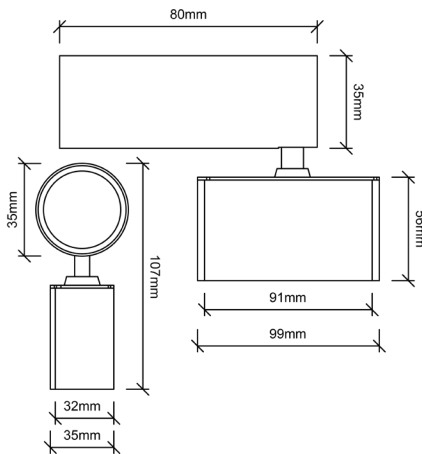

OGI CURVE

- Ⓒ CE certified
- ⌚ 50.000 h
- ✓ 5 year warranty
- Ⓐ A-label

SPECIFICATIONS

SIZE	Ø 35*80
WEIGHT	0,35 kg
HOUSING MATERIAL	Aluminium
HOUSING COLORS	Sandy Black (RAL9005) / Sandy White (RAL9003) / Brass
ADJUSTABLE	Yes (95° - 360°)
IP RATE	IP20

TECHNIC SPECS

INPUT VOLTAGE	24V (48V optional)
POWER	5W
POWER FACTOR	0.9
DIMMING	24V (Independently Dali dimming optional)
CONNECTION	Magnetic

LICHT SPECS

LIGHT SOURCE	Cree
LED TYPE	SMD
COLOR TEMPERATURE	2700K / 3000K / 4000K
BEAM ANGEL	20° / 30° / 40° / 60°
LUMEN	400 Lm
CRI	> 90