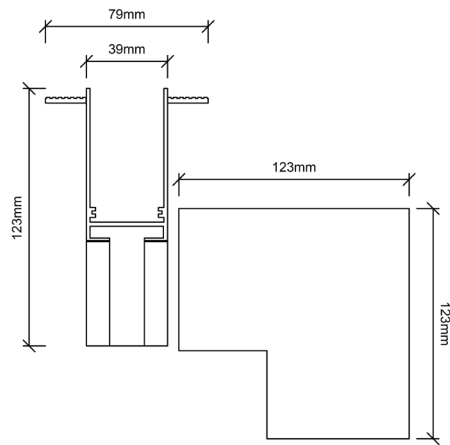

TECHNIC SPECS

INSTALLATION	Recessed

PRODUCTCODES

BLACK
170-040

WHITE
170-041