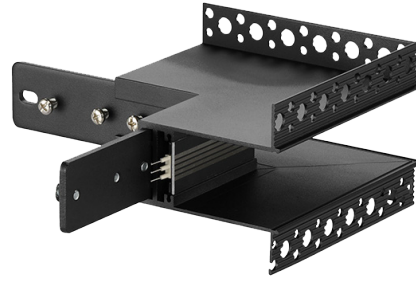

## OUTER CORNER RECESSED

- CE certified
- 50.000 h
- 5 year warranty
- A-label

### SPECIFICATIONS

SIZE	123*123*76
HOUSING MATERIAL	Aluminium
HOUSING COLORS	Sandy Black (RAL9005) / Sandy White (RAL9003)