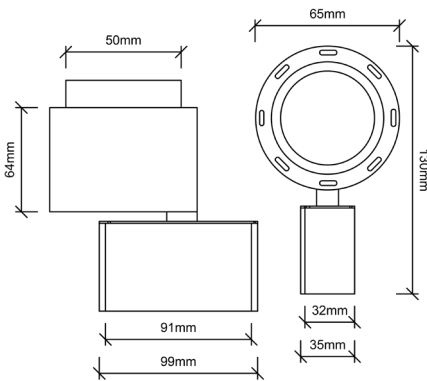

SENDAI CURVE

- ☑ CE certified
- 🕒 50.000 h
- ✓ 5 year warranty
- Ⓐ A-label

SPECIFICATIONS

SIZE	Ø 65*130
WEIGHT	0,49 kg
HOUSING MATERIAL	Aluminium
HOUSING COLORS	Sandy Black (RAL9005) / Sandy White (RAL9003) / Brass
ADJUSTABLE	Yes (95° - 360°)
IP RATE	IP20

TECHNIC SPECS

INPUT VOLTAGE	24V (48V optional)
POWER	8W
POWER FACTOR	0.9
DIMMING	24V (Independently Dali dimming optional)
CONNECTION	Magnetic

LICHT SPECS

LICHT SOURCE	Cree
LED TYPE	SMD
COLOR TEMPERATURE	2700K / 3000K / 4000K
BEAM ANGEL	10° / 20° / 30°
LUMEN	400 Lm
CRI	> 90