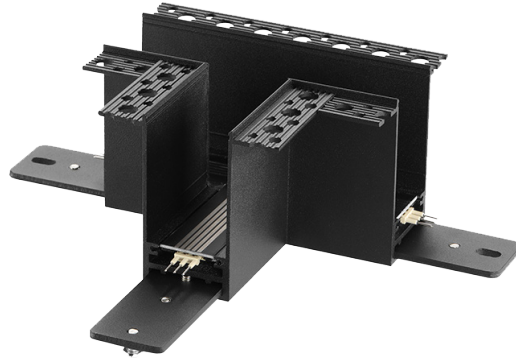

## T-CORNER RECESSED

- CE certified
- 50.000 h
- 5 year warranty
- A-label

### SPECIFICATIONS

SIZE	129*121
HOUSING MATERIAL	Aluminium
HOUSING COLORS	Sandy Black (RAL9005) / Sandy White (RAL9003)