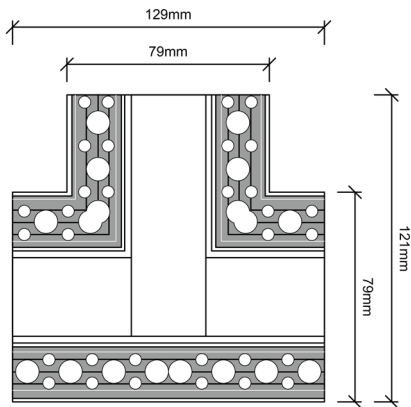

## T-CORNER RECESSED

- CE certified
- 50.000 h
- 5 year warranty
- A-label

### SPECIFICATIONS

SIZE	129*121
HOUSING MATERIAL	Aluminium
HOUSING COLORS	Sandy Black (RAL9005) / Sandy White (RAL9003)

### TECHNIC SPECS

INSTALLATION	Recessed
--------------	----------