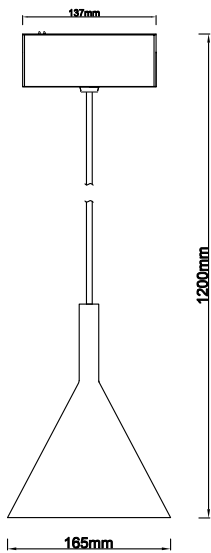

### SPECIFICATIONS

SIZE	Ø165 13,7*120 cm
WEIGHT	088,kg
HOUSING MATERIAL	Aluminium
HOUSING COLORS	Sandy Black (RAL9005) Brass / Sandy White (RAL9003) Brass
ADJUSTABLE	No
IP RATE	IP20

### TECHNIC SPECS

INPUT VOLTAGE	24V (48V optional)
POWER	10W
POWER FACTOR	0.9
DIMMING	24V (Independently Dali dimming optional)
CONNECTION	Magnetic

### LICHT SPECS

LICHT SOURCE	Cree
LED TYPE	SMD
COLOR TEMPERATURE	2700K
BEAM ANGEL	65°
LUMEN	700 Lm
CRI	> 90